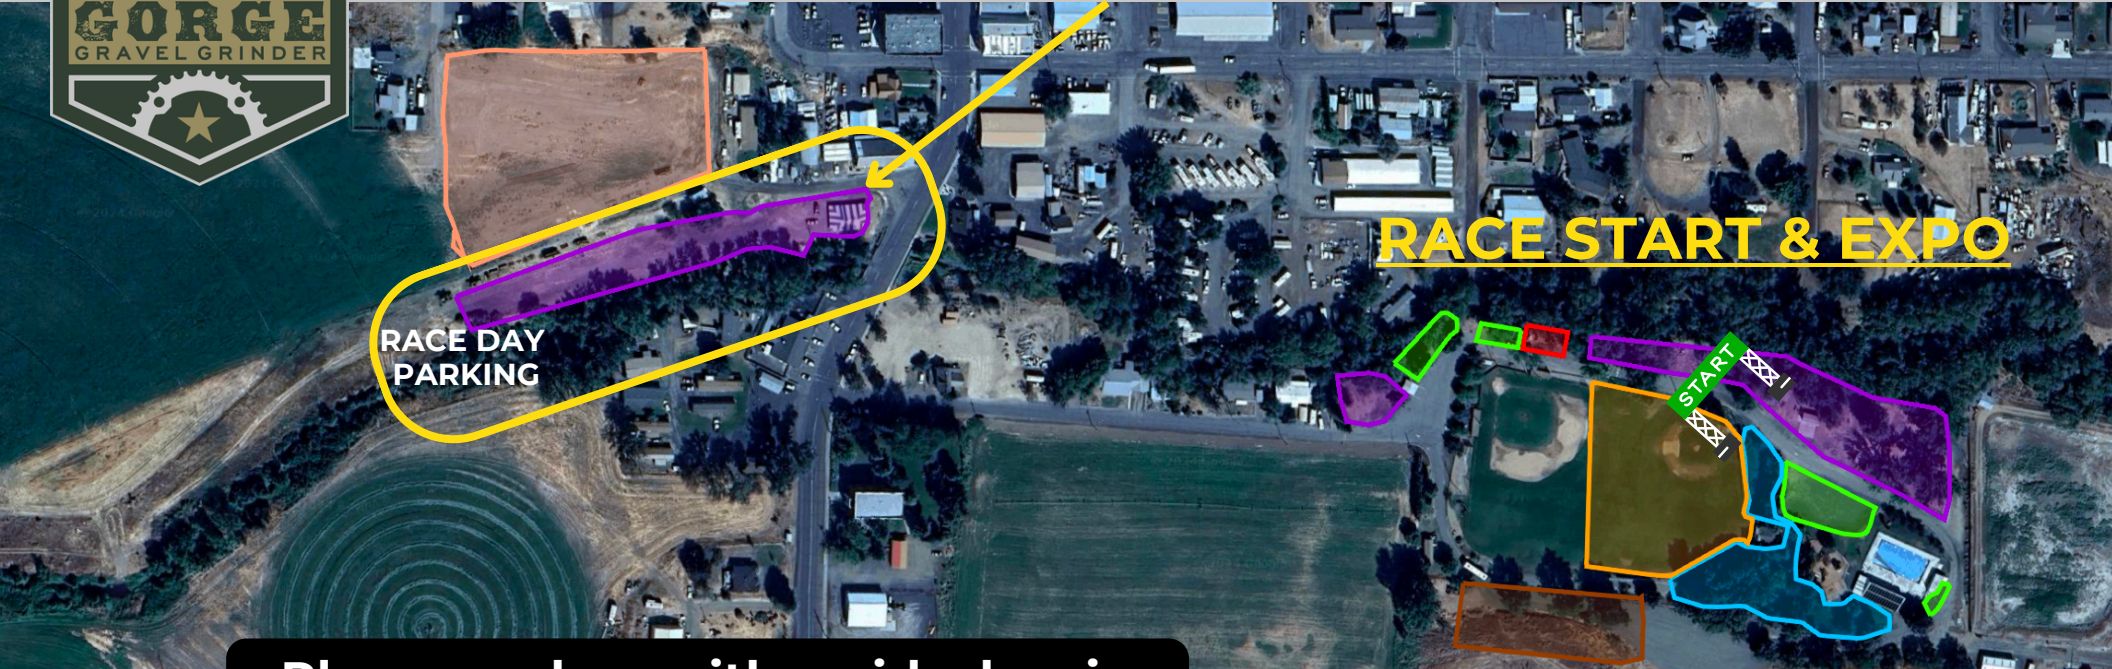

2026 Gorge Gravel Grinder Expo & Camping Map

BARLOW TRAIL: Heimrich & Airport Way

RACE START & EXPO

RACE DAY PARKING

- Please park on either side, leaving alleyway for Race Day Parking

Airport Way

CAR CAMPING

RV CAMPING SECTION

Heimrich

RACE DAY PARKING