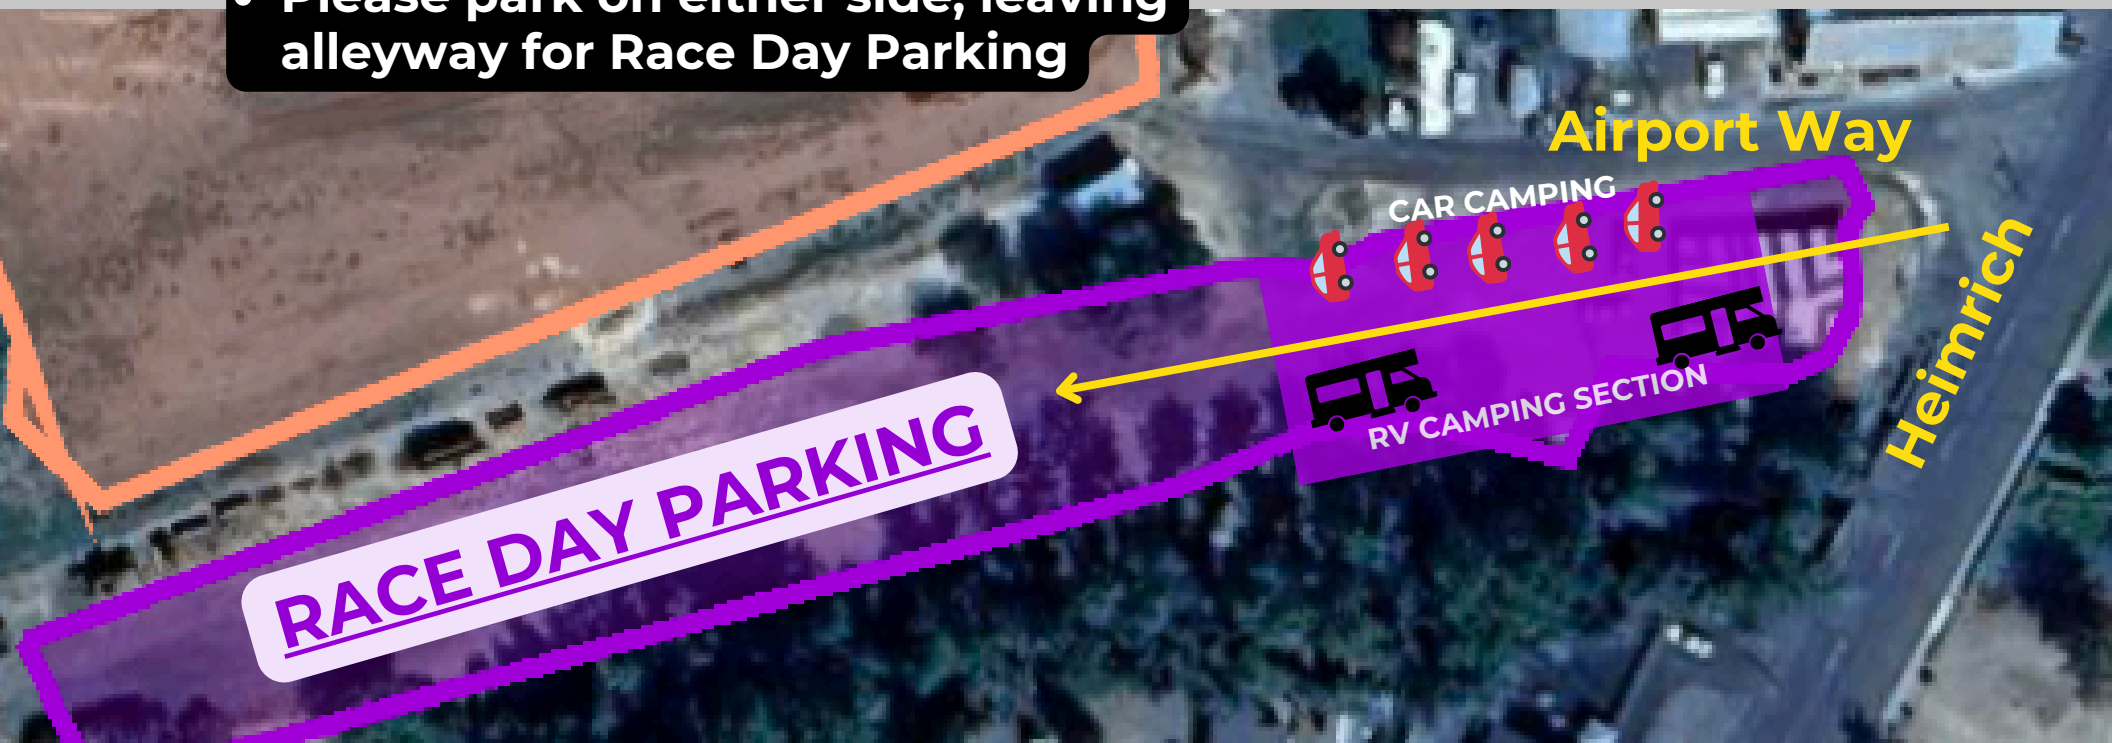

2026 Gorge Gravel Grinder Expo & Camping Map

BARLOW TRAIL: Heimrich & Airport Way

RACE START & EXPO

RACE DAY PARKING

- Please park on either side, leaving alleyway for Race Day Parking

Airport Way

CAR CAMPING

RV CAMPING SECTION

Heimrich

RACE DAY PARKING